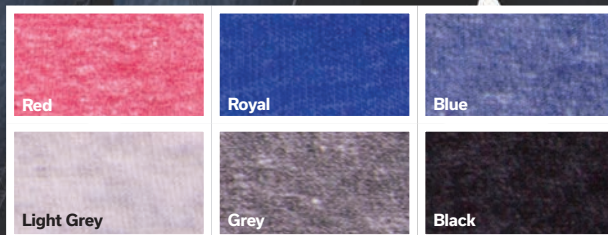

Triblend Hoodies & Tees

Our super soft triblends—made of 50% polyester, 38% cotton and 12% rayon—are comfy and fun from the moment they are put on.

BG7309

BG7307

Light Grey/Red

Light Grey/Blue

Light Grey/Grey

Light Grey/Royal

Grey/Black

Red

Royal

Blue

Light Grey

Grey

Black