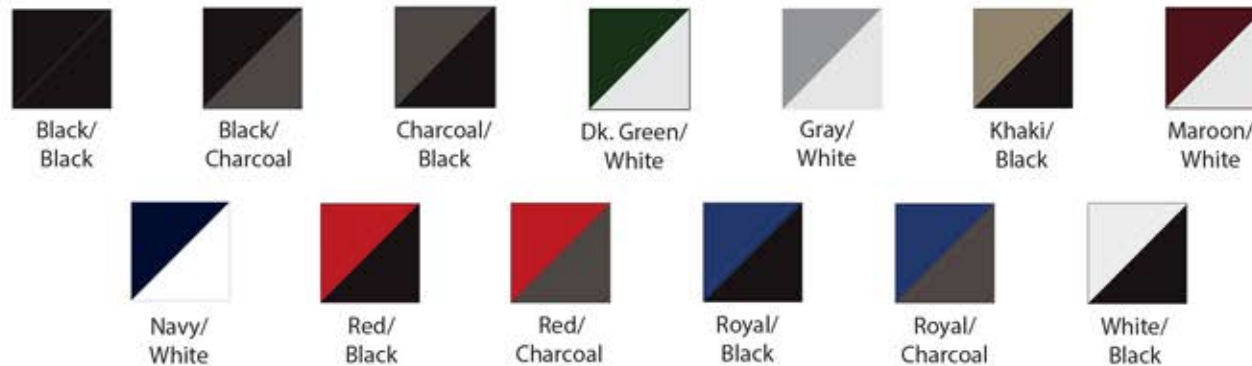

1550C X-tra Value Mesh Back Cap

Fabric:

Lightweight Brushed Cotton Twill/Trucker Mesh

Features:

Royal/Charcoal

Six panel, low profile, structured cap

Lightweight brushed cotton twill with charcoal trucker mesh back

Closure: adjustable plastic snap closure

Color Information:

SIZE CHART

Crown Height:	6.50"	Visor Length:	2.75"
Inside Circumference:	OSFM	Width of Front Two Panels:	7.25"

All sizing may vary by +/- .50 up to 1.50"